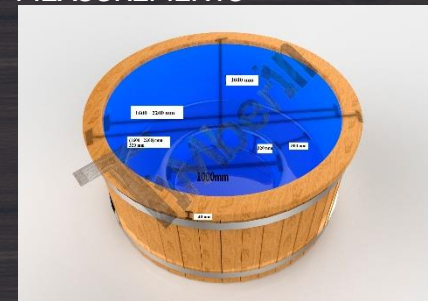

*Traditional design,
exhanceable with a plethora
of SPA accessories*

**Available only factory-assembled,
package measurements:*

- 1600mm – 2.0x1.25x2.0m
- 1800mm – 2.2x1.25x2.0m
- 2000mm – 2.4x1.25x2.4m
- 2200mm – 2.6x1.28x2.6m

DIAMETER

	4-6	6-8	8-10	10-12
	1600	1800	2000	2200

COLOUR

BENCHES

STAIRS

MEASUREMENTS

HEATER

Internal wood-burning External wood-burning Electric 6kW

WOOD TYPE

Spruce Larch Thermowood Red Cedar

SPA ACCESSORIES

LED light / 5 **Hydromassage /** **Air bubble** **Sand filter /** **UVC filter /** **Titan heater /**
interchanging 6 jets, strong massage / 12 removes small fights bacteria, protection from
colours massage effect jets, gentle dirt particles, compatible with freezing
massage effect 4m³/h flow rate our sand filter