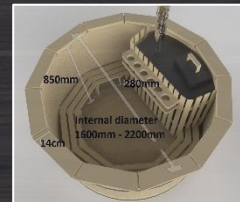

# WOODEN DELUXE DESIGN

Completely wooden, no artificial liner –  
an authentic experience guaranteed!

Assembly kit measurements:  
1600mm – 2.0x1.2x1.2m    2000mm – 2.4x1.2x1.2m  
1800mm – 2.2x1.2x1.2m    2200mm – 2.6x1.2x1.2m

## DIAMETER

	4-6	6-8	8-10	10-12
	1600	1800	2000	2200

## MEASUREMENTS

Wood thickness: 40mm