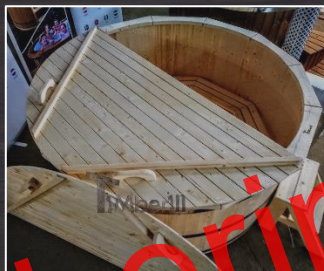

# WOODEN DELUXE DESIGN

Completely wooden, no artificial liner –  
an authentic experience guaranteed!

Assembly kit measurements:  
1600mm – 2.0x1.2x1.2m    2000mm – 2.4x1.2x1.2m  
1800mm – 2.2x1.2x1.2m    2200mm – 2.6x1.2x1.2m

Starting price INCLUDES:

- Wooden benches
- Stainless steel clamping bands
- Wooden stairs (B Type, 570x520x520mm)
- 2 m chimney with rain cap
- Water drain (siphon)
- Wooden lid
- Round wooden edge